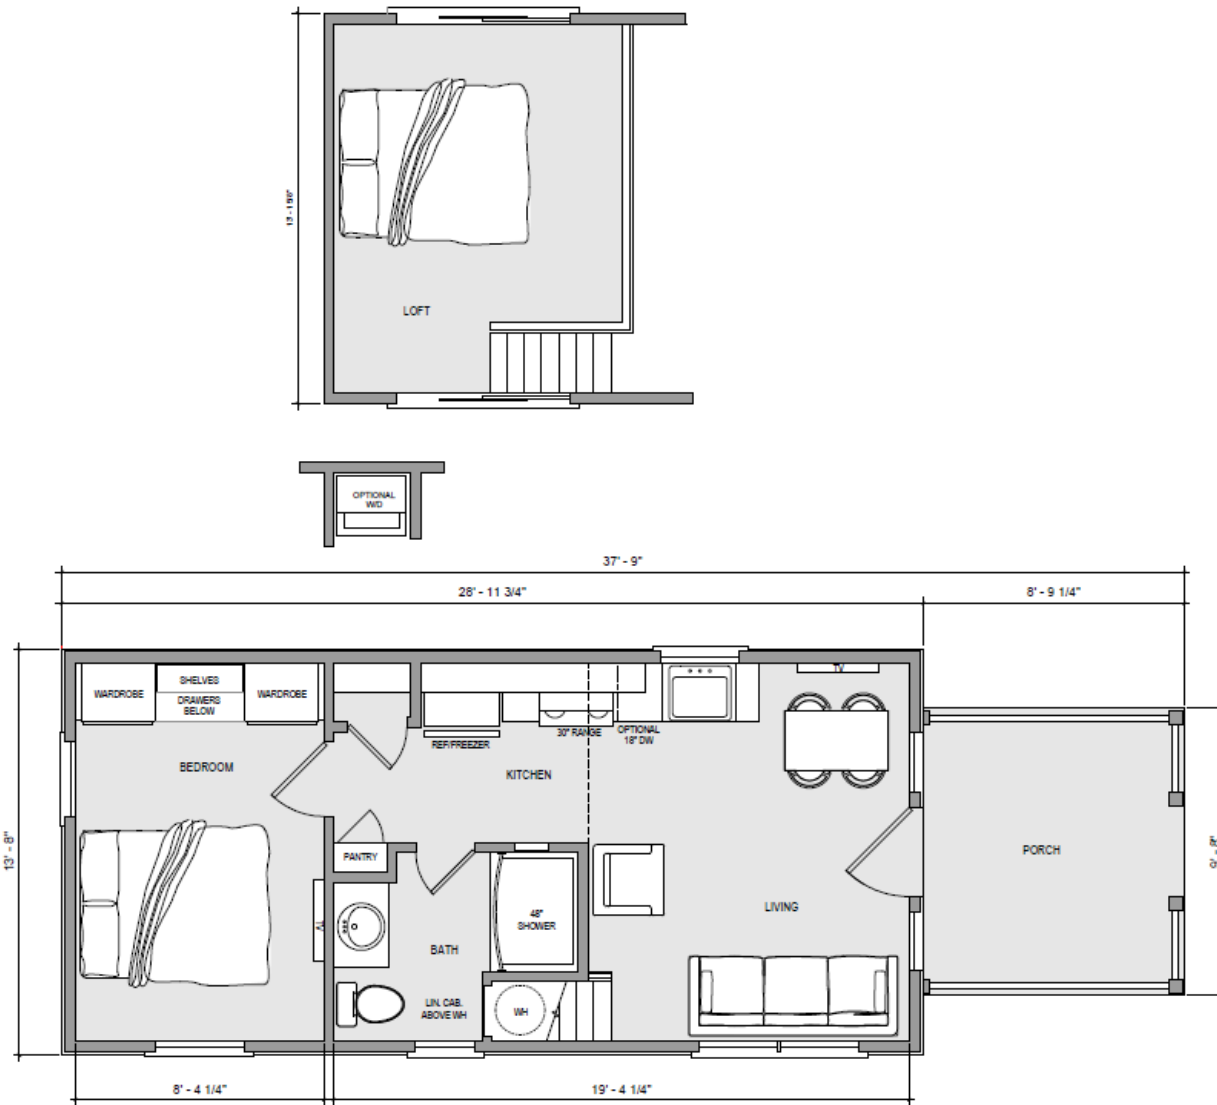

RETREAT SERIES

LOFT MODELS

FLOOR PLANS AND RENDERINGS

RETREAT SERIES

RIVER BIRCH 399PM 12L-A

1 Bedroom/1 Bath 399 square feet

RETREAT SERIES

C3 reserves the right to change prices, specifications, and décor without notice. Some items shown on floorplan are optional upgrades. Furniture not included – shown for space planning only. Room dimensions are approximate. Overall length and width includes porch.

Roof – Architectural Shingles | Exterior – Cedar Lap Siding | Windows – Bronze Aluminum | Porch – Open Gable w/Timber Truss

RETREAT SERIES

EVERGREEN 399PM 14L-A

Roof – Galvalume Standing Seam | Exterior – Natural Cedar Board and Batten | Windows – Bronze Aluminum
Porch – Open Gable w/Timber Truss

RETREAT SERIES

CYPRESS 399PM 14L-D

1 Bedroom w/Loft/1 Bath 399 square feet

RETREAT SERIES

C3 reserves the right to change prices, specifications, and décor without notice. Some items shown on floorplan are optional upgrades. Furniture not included – shown for space planning only. Room dimensions are approximate. Overall length and width includes porch.