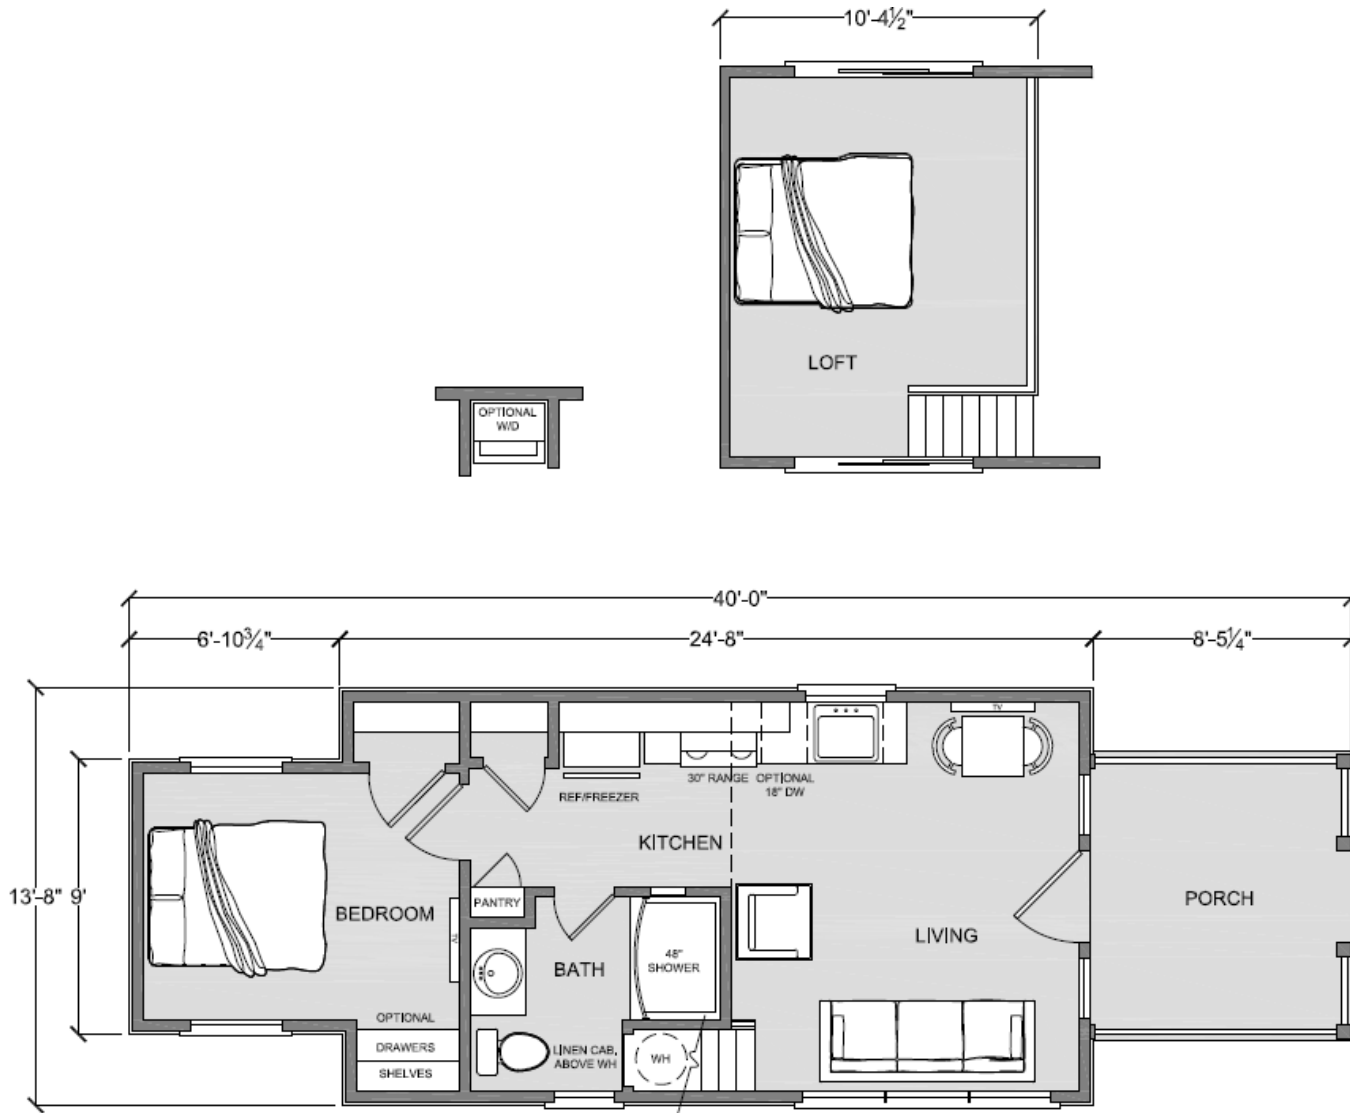

RETREAT SERIES

LOFT MODELS

FLOOR PLANS AND RENDERINGS

RETREAT SERIES

RIVER BIRCH 399PM 12L-A

1 Bedroom/1 Bath 399 square feet

RETREAT SERIES

C3 reserves the right to change prices, specifications, and décor without notice. Some items shown on floorplan are optional upgrades. Furniture not included – shown for space planning only. Room dimensions are approximate. Overall length and width includes porch.

RETREAT SERIES

RIVER BIRCH 399PM 12L-A

Roof – Galvalume Standing Seam | Exterior – Cedar Lap Siding | Windows – Bronze Aluminum | Porch – Open Gable w/Timber Truss

RETREAT SERIES

RIVER BIRCH 399PM 12L-A

Roof – Architectural Shingles | Exterior – Cedar Board and Batten Siding | Windows – Bronze Aluminum | Porch – Enclosed Gable

RETREAT SERIES

EVERGREEN 399PM 14L-A

1 Bedroom w/Loft/1 Bath 399 square feet

RETREAT SERIES

C3 reserves the right to change prices, specifications, and décor without notice. Some items shown on floorplan are optional upgrades. Furniture not included – shown for space planning only. Room dimensions are approximate. Overall length and width includes porch.