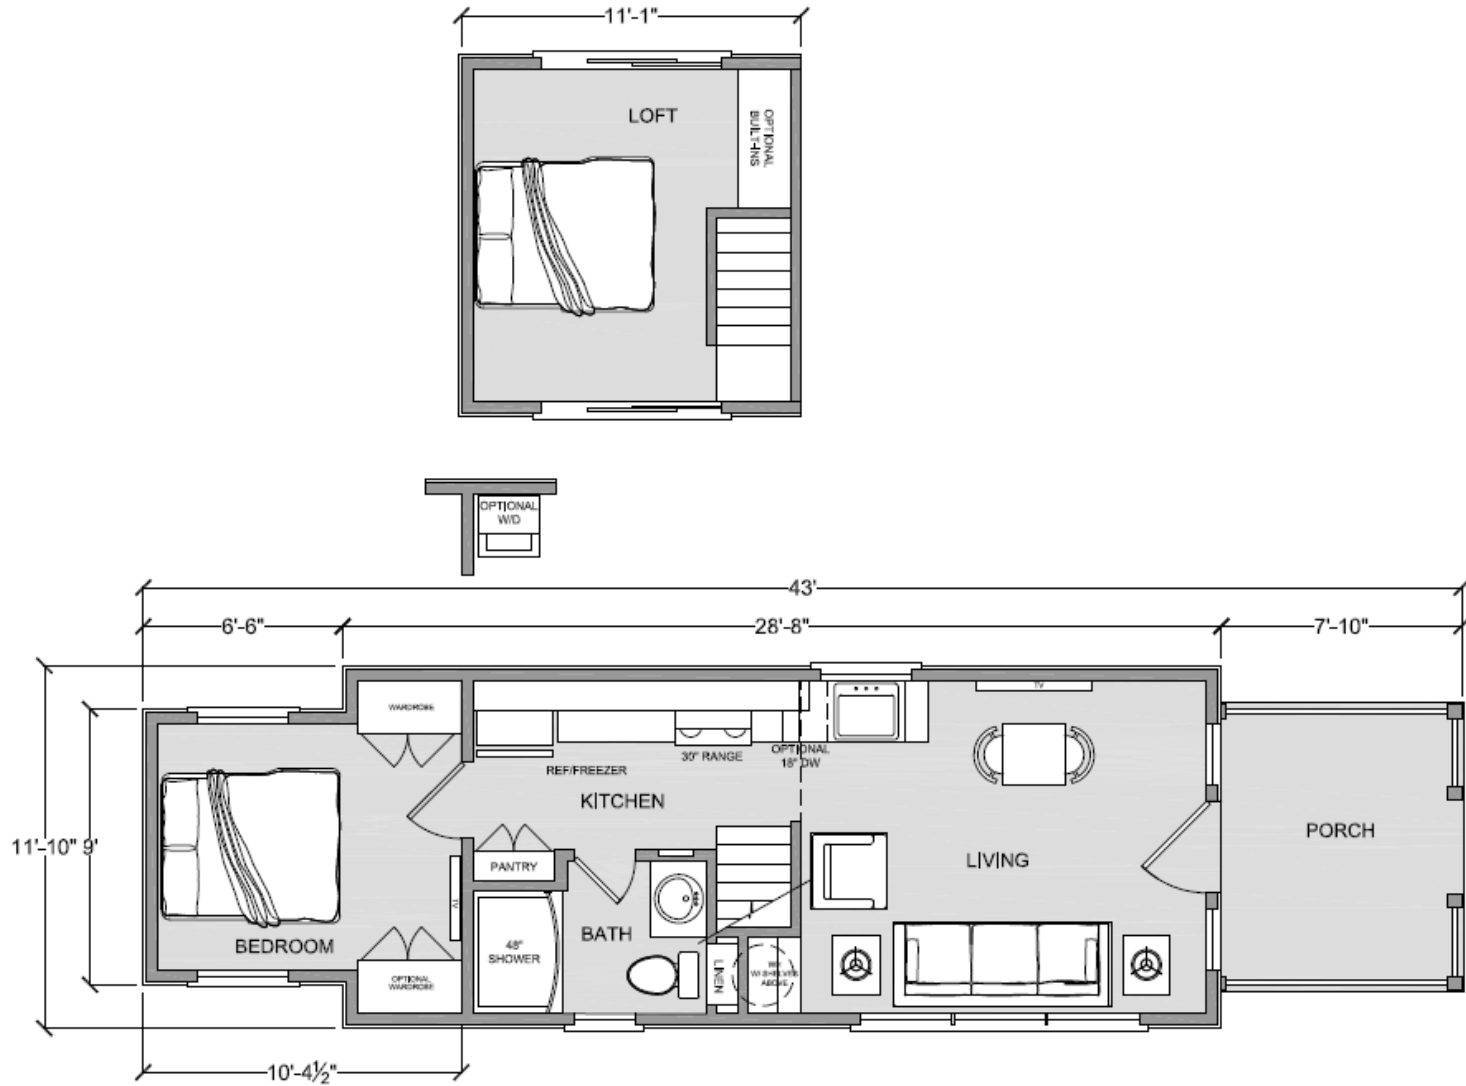

RETREAT SERIES

LOFT MODELS

FLOOR PLANS AND RENDERINGS

RETREAT SERIES

RIVER BIRCH 399PM 12L-A

1 Bedroom/1 Bath 399 square feet

RETREAT SERIES

C3 reserves the right to change prices, specifications, and décor without notice. Some items shown on floorplan are optional upgrades. Furniture not included – shown for space planning only. Room dimensions are approximate. Overall length and width includes porch.

RIVER BIRCH 399PM 12L-A

Roof – Architectural Shingles | Exterior – LP SmartSide® Lap Siding | Windows – Sanstone Aluminum | Porch – Enclosed Gable

RETREAT SERIES

RIVER BIRCH 399PM 12L-A

Roof – Galvalume Standing Seam | Exterior – LP SmartSide® Lap Siding | Windows – White Aluminum | Porch – Open Gable w/Timber Truss

RETREAT SERIES

EVERGREEN 399PM 14L-A

1 Bedroom w/Loft/1 Bath 399 square feet

RETREAT SERIES

C3 reserves the right to change prices, specifications, and décor without notice. Some items shown on floorplan are optional upgrades. Furniture not included – shown for space planning only. Room dimensions are approximate. Overall length and width includes porch.